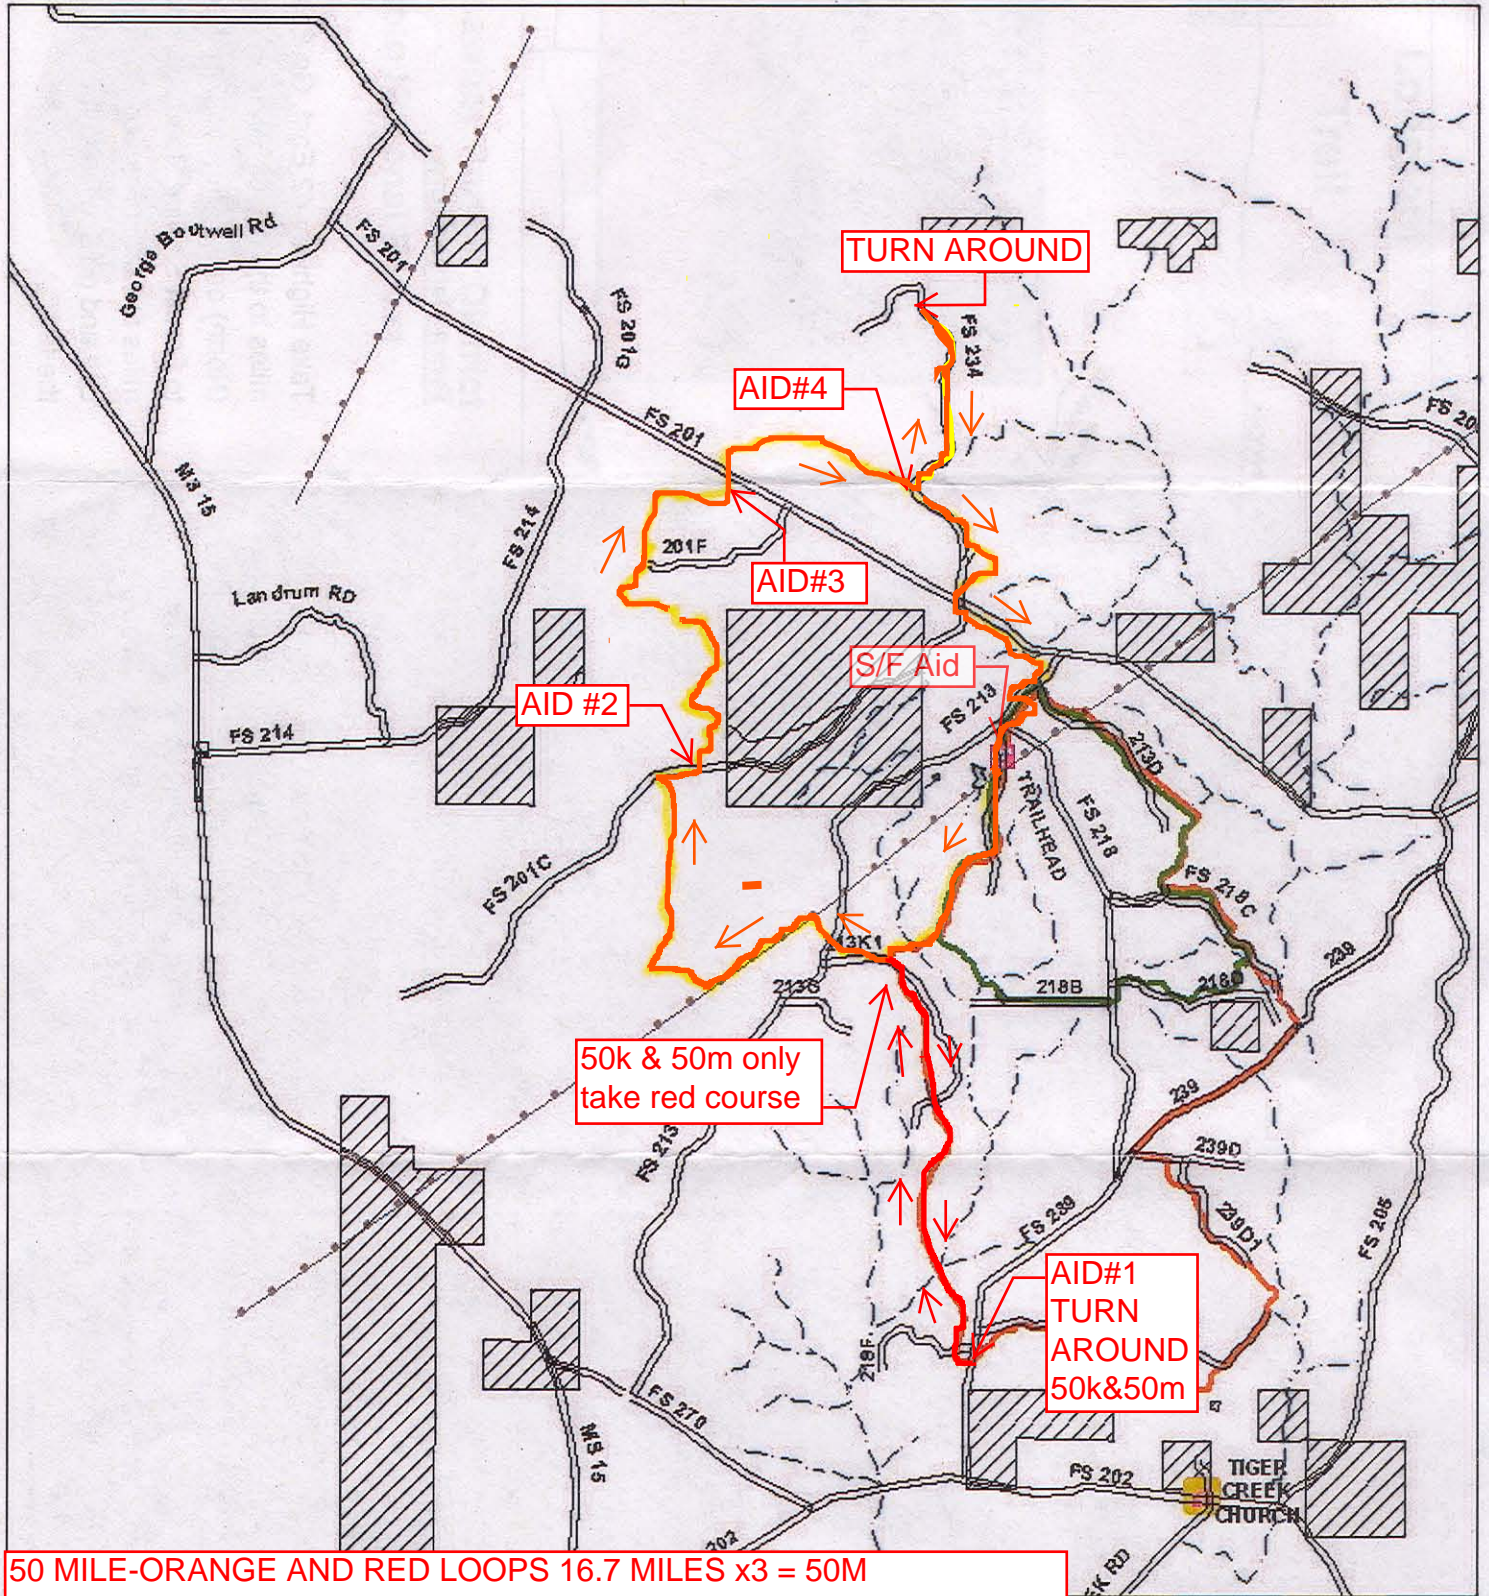

Long Leaf Trail
Chickasawhway Ranger District
DeSoto National Forest
National Forests in Mississippi

Total miles 21

11/13/2008 tif

50 MILE-ORANGE AND RED LOOPS 16.7 MILES x3 = 50M
50K-ORANGE AND RED LOOPS W/OUT AND BACK AT AID#4 ONE
TIME ONLY IS 16.7 & 15.2 = 31.9
20K ORANGE LOOP ONLY =12.5