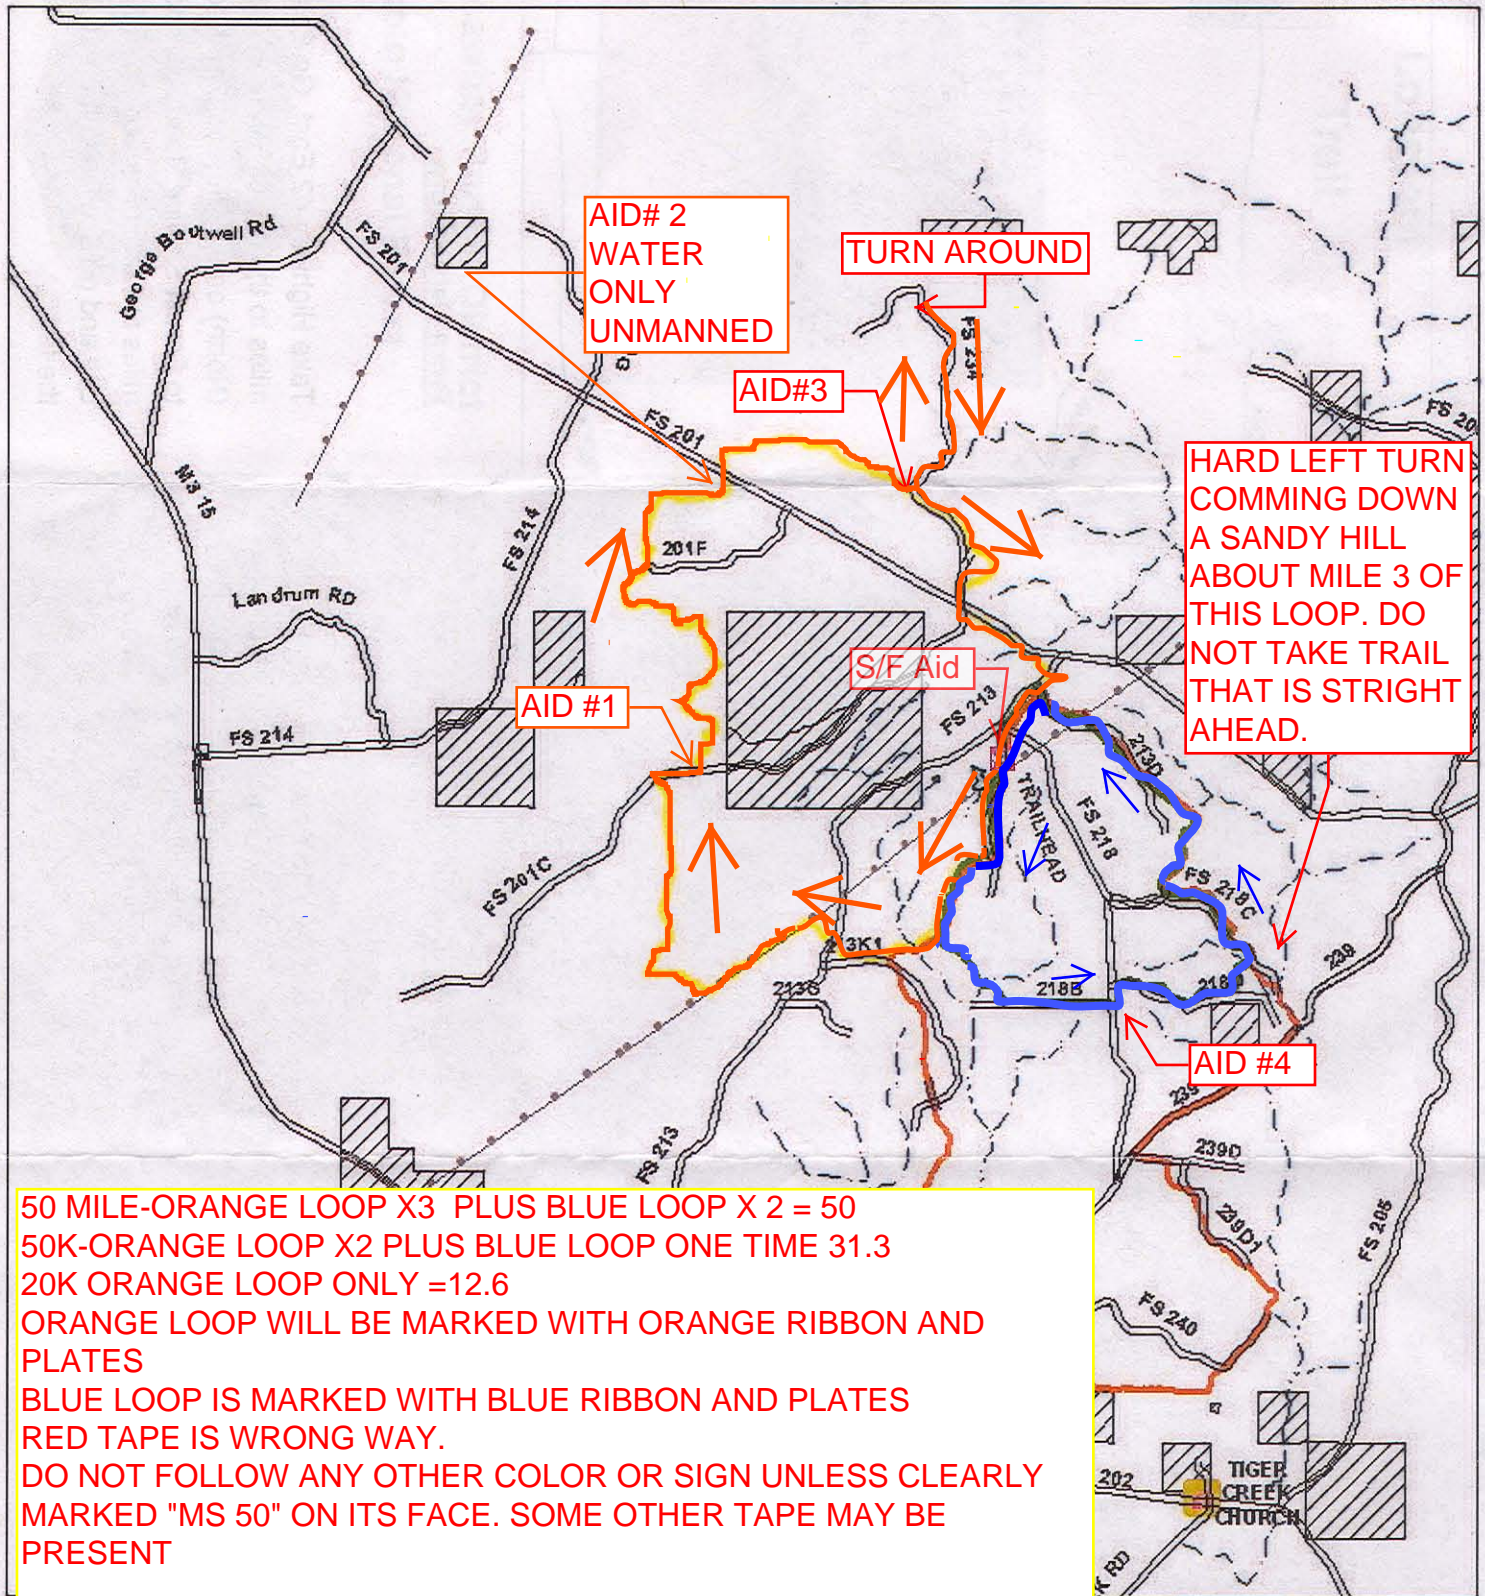

Long Leaf Trail  
Chickasawhwy Ranger District  
DeSoto National Forest  
National Forests in Mississippi

Total miles 21

11/13/2008.tif

50 MILE-ORANGE LOOP X3 PLUS BLUE LOOP X 2 = 50  
50K-ORANGE LOOP X2 PLUS BLUE LOOP ONE TIME 31.3  
20K ORANGE LOOP ONLY =12.6  
ORANGE LOOP WILL BE MARKED WITH ORANGE RIBBON AND PLATES  
BLUE LOOP IS MARKED WITH BLUE RIBBON AND PLATES  
RED TAPE IS WRONG WAY.  
DO NOT FOLLOW ANY OTHER COLOR OR SIGN UNLESS CLEARLY MARKED "MS 50" ON ITS FACE. SOME OTHER TAPE MAY BE PRESENT