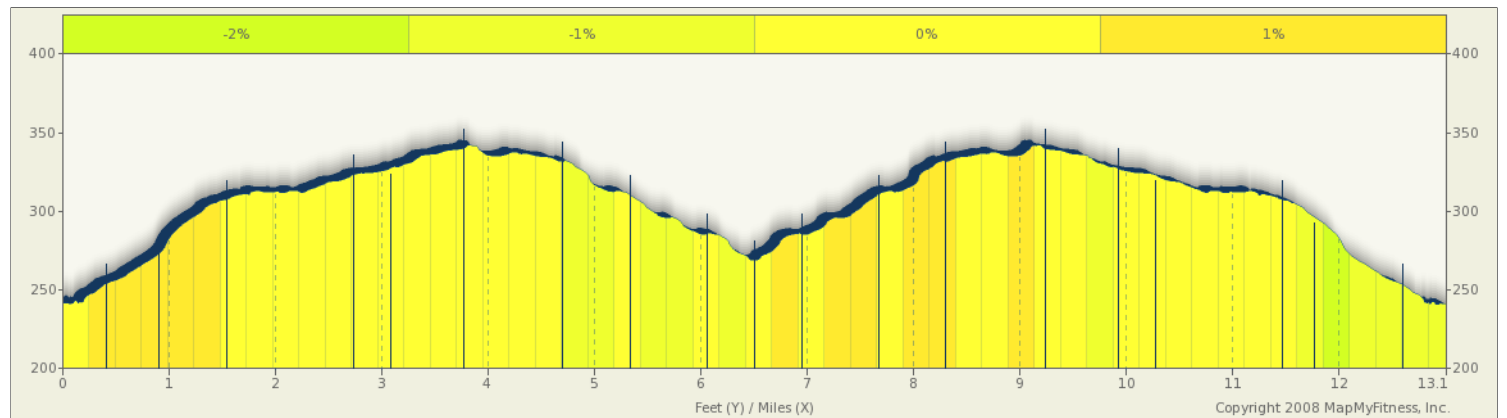

# A ride mapped on 09/08/2011

Starts In Lucedale, Mississippi

## 13.08 miles

**Description**  
Frogleg RUN COURS