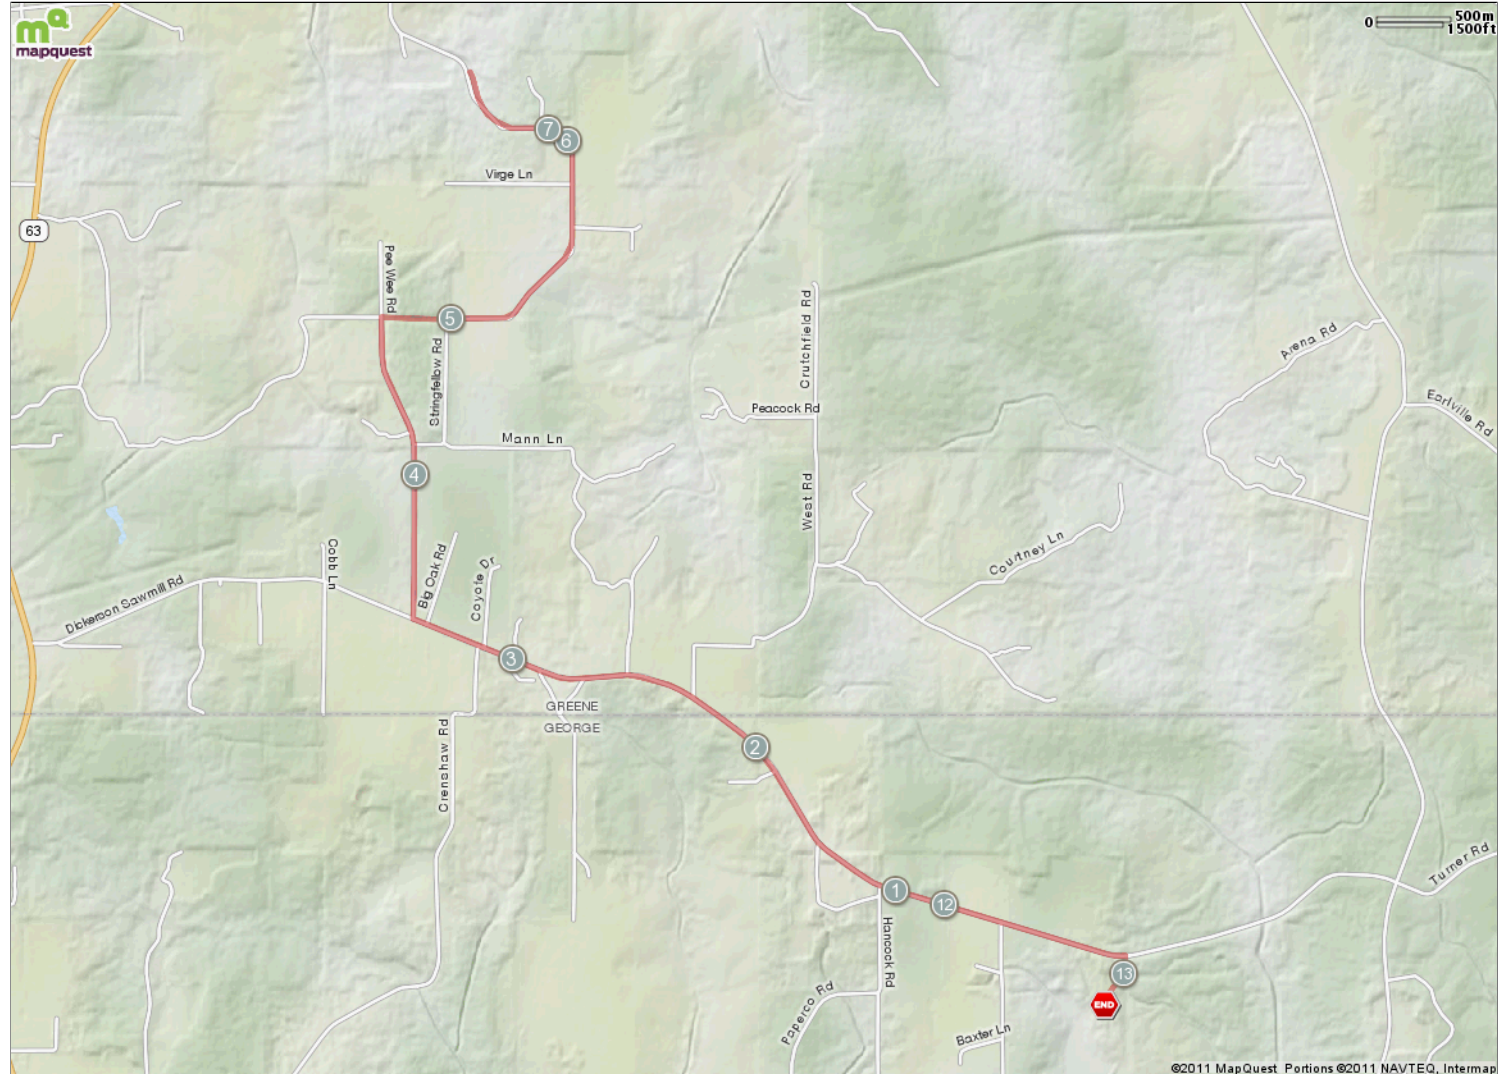

# A ride mapped on 09/08/2011

Starts In Lucedale, Mississippi

## 13.08 miles

**Description**  
Frogleg RUN COURS